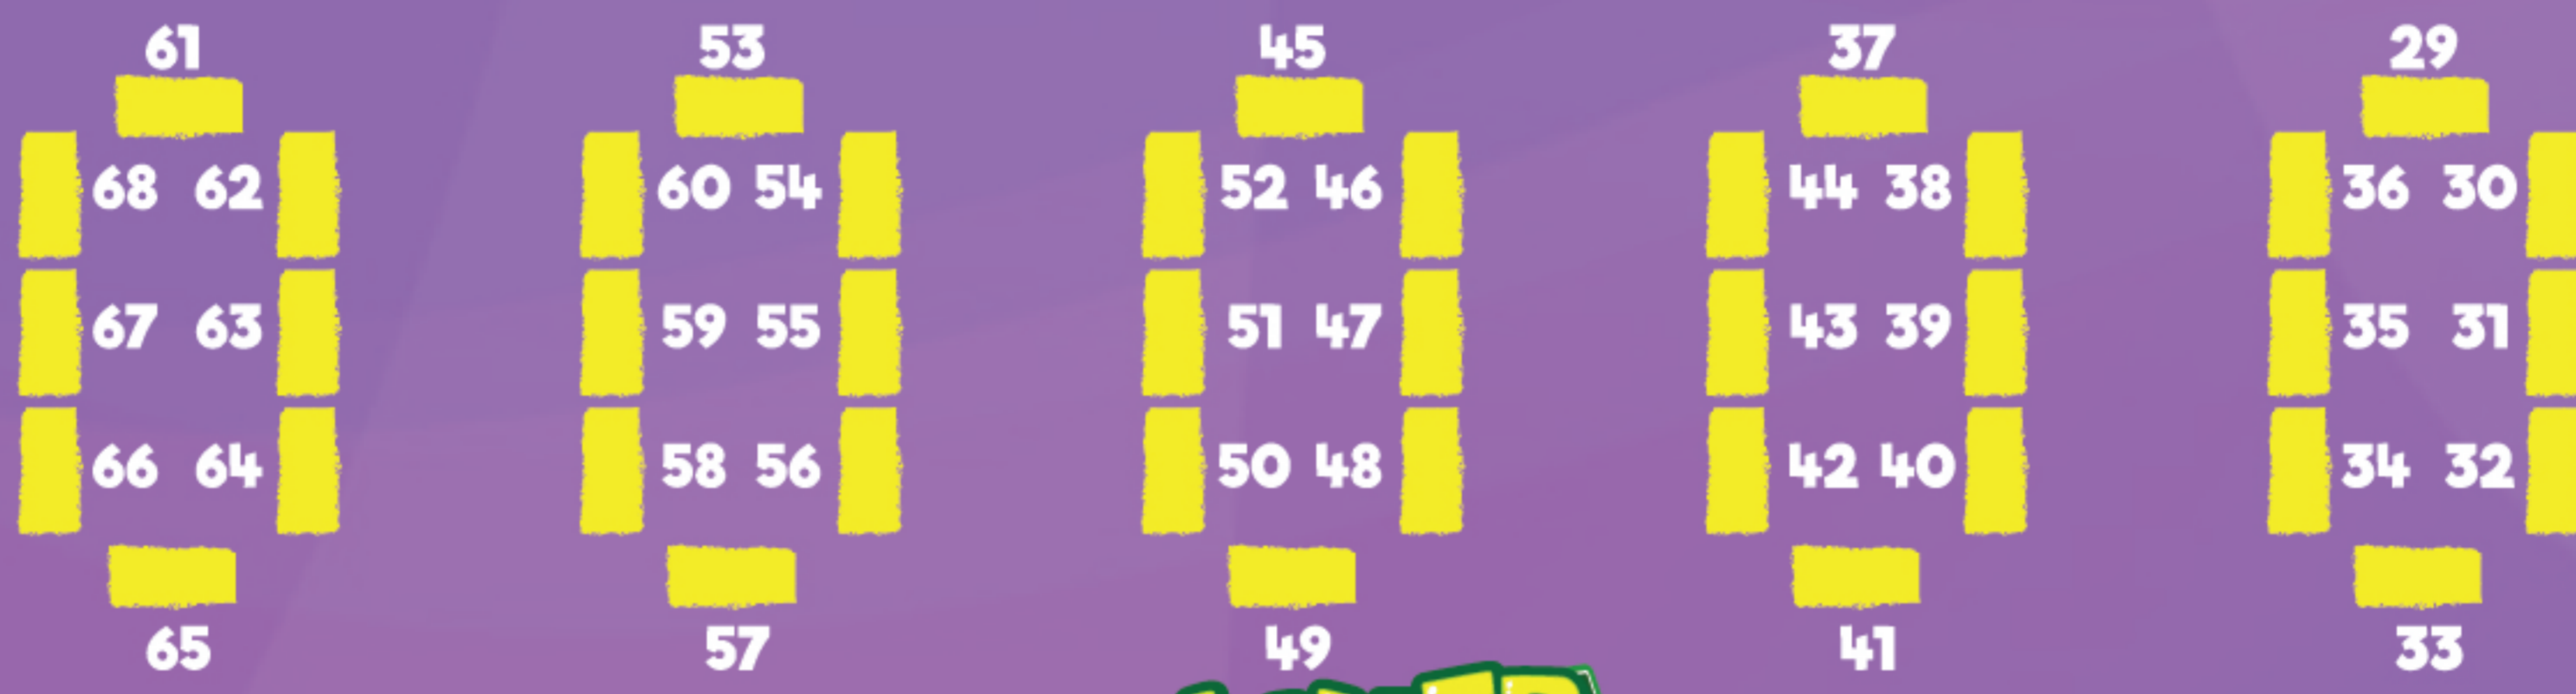

MIX-IN BAR SQUISHY STATION Make Your Own Slime Pits!

SUMO PIT SPEED SLIME PIT

ENTER/EXIT

Tokens \$8 Each
 4 for \$30
 5 for \$35

Token Mega Pack \$60
 10 Tokens

TOKEN ACTIVITIES

STAGE SCHEDULE

SATURDAY

VIP LANE

- | | | | | | |
|----|-------------------|----|-------------------------|----|--------------------|
| 1 | @mermaid.slimez | 11 | @moon_cotton | 20 | @tibblelimes |
| 2 | @theslimehive | 12 | @d0peslimes | 21 | @slimeobsidian |
| 3 | @someotherslime | 13 | @blushingbb_slimes | 22 | @talisa.tossell |
| 4 | @bookshelf.slimes | 14 | @slimejellies | 23 | @scentedslimebyamy |
| 5 | @dr.js.slime.shop | 15 | @popularslime | 24 | @alpinelimes |
| 6 | @slimeuniverse.co | 16 | @thebombslime | 25 | @slimeyoda |
| 8 | @pianoslimeshoppe | 17 | @vmoneyslimes | 26 | @parakeetslimes |
| 9 | @purplelimes | 18 | @slimebynicholejacklyne | 27 | @slimebymaddierae |
| 10 | @slime.bun | 19 | @slimecityb_ | | |